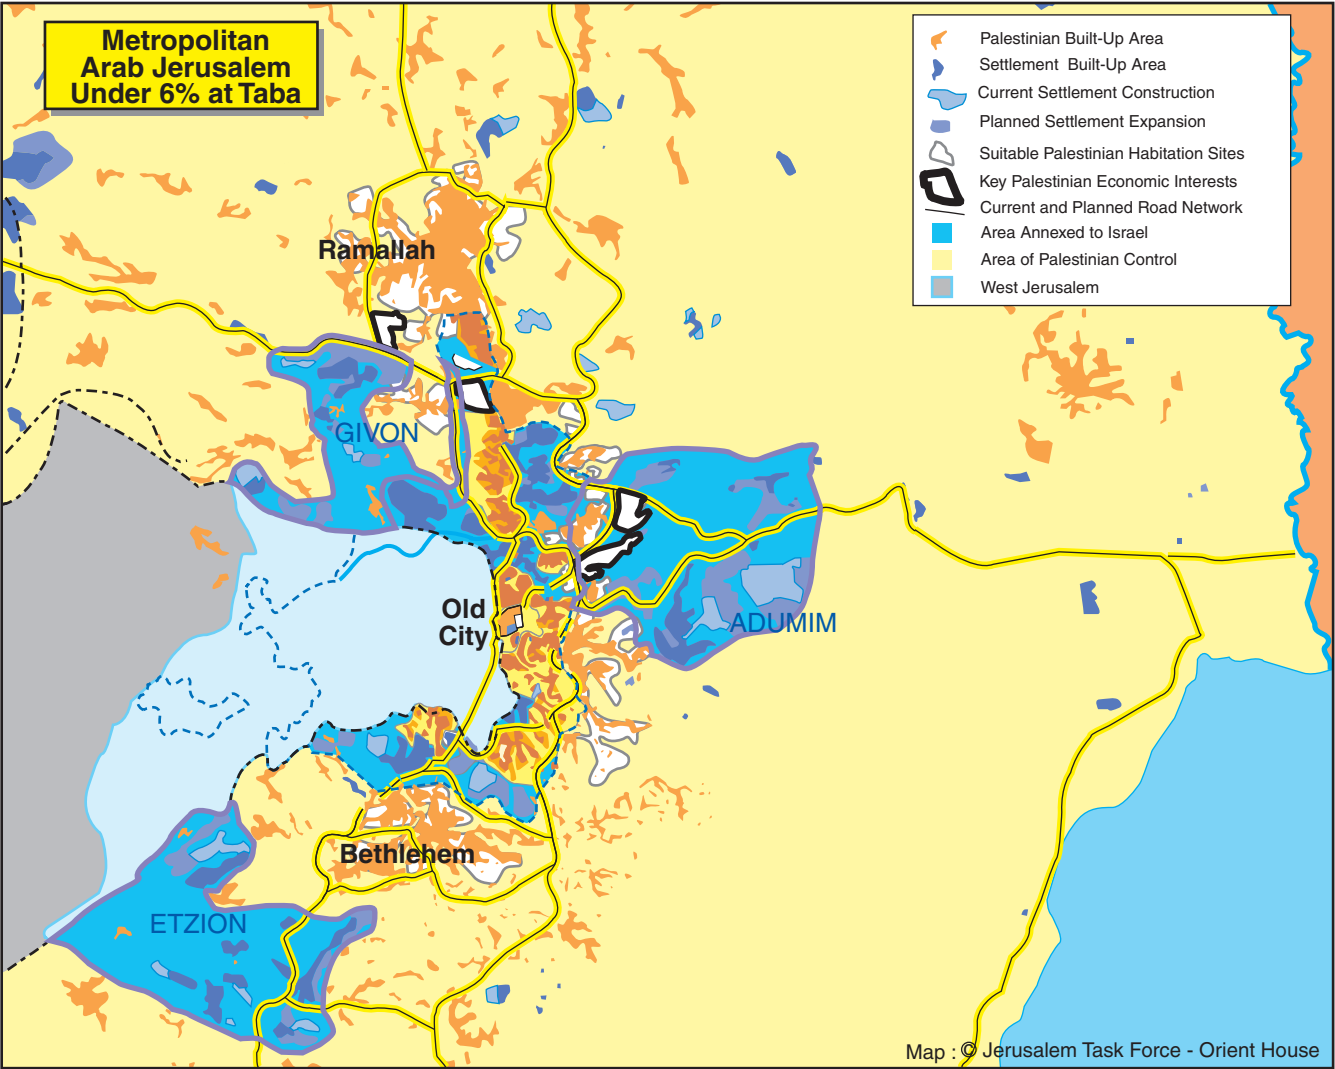

**Metropolitan
Arab Jerusalem
Under 6% at Taba**

- Palestinian Built-Up Area
- Settlement Built-Up Area
- Current Settlement Construction
- Planned Settlement Expansion
- Suitable Palestinian Habitation Sites
- Key Palestinian Economic Interests
- Current and Planned Road Network
- Area Annexed to Israel
- Area of Palestinian Control
- West Jerusalem

Map : © Jerusalem Task Force - Orient House