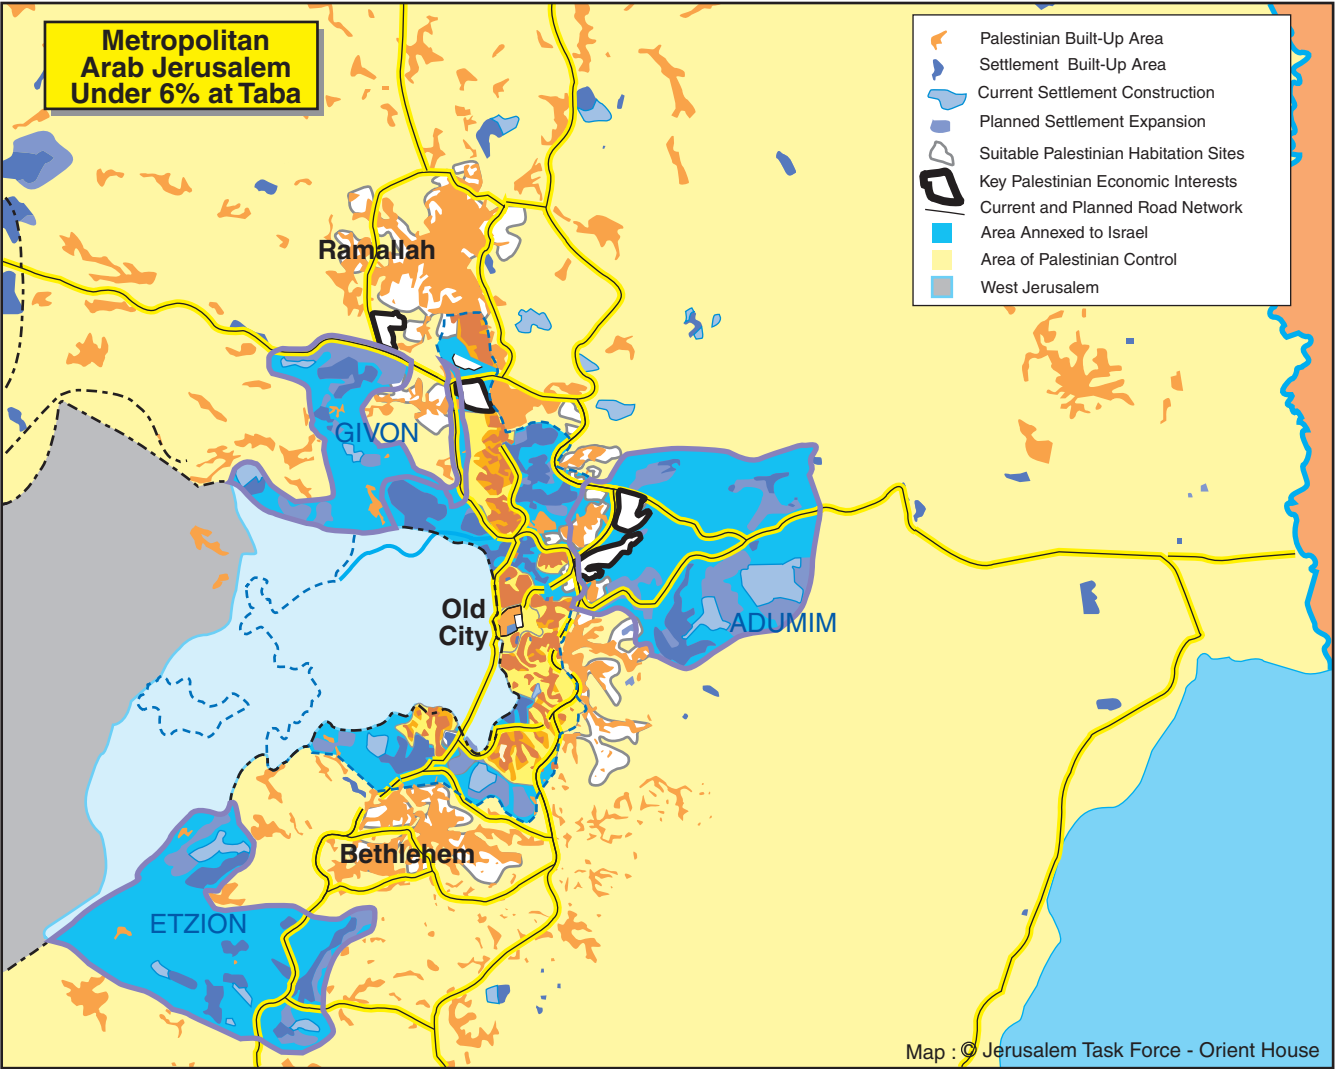

**Metropolitan  
Arab Jerusalem  
Under 6% at Taba**

Map : © Jerusalem Task Force - Orient House